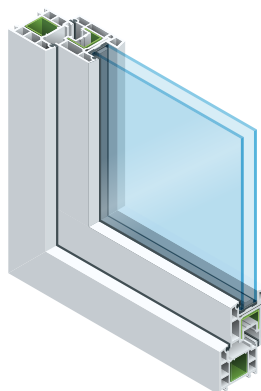

DOUBLE GLAZED