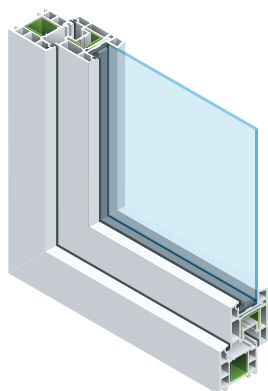

MYSTIC BIEGE

FLAMED WALNUT

WOODY WALNUT

GLASS OPTIONS.

TOUGHENED, TOUGHENED LAMINATED - CLEAR, REFLECTIVE, FROSTED, TINTED TOUGHENED DGU,
TOUGHENED LAMINATED DGU - CLEAR, REFLECTIVE, FROSTED, TINTED

SINGLE GLAZED