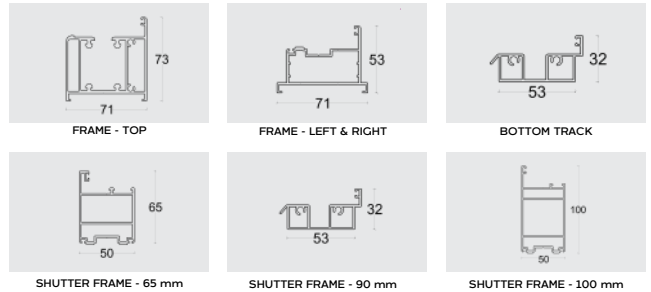

65 mm, 90 mm and 100 mm SLIDING FOLDING DOORS