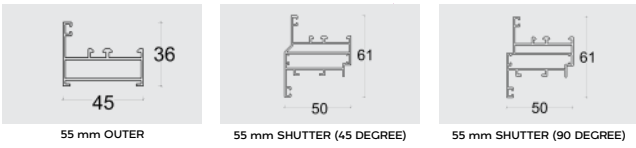

55 mm CASEMENT WINDOWS

TILT & TURN

83 mm CASEMENT WINDOWS and 100 mm CASEMENT DOORS

100 mm SERIES PARTITION PROFILES

25 mm SLIM SLIDING SERIES

LIFT & SLIDE DOORS

60 & 90 mm SLIDING WINDOWS & DOORS

50 mm SLIDING WINDOWS