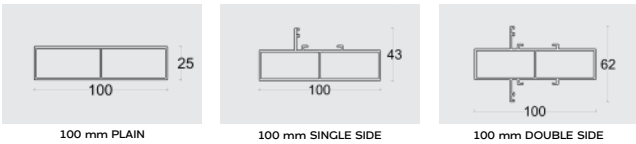

55 mm CASEMENT WINDOWS

TILT & TURN

83 mm CASEMENT WINDOWS and 100 mm CASEMENT DOORS

100 mm SERIES PARTITION PROFILES

25 mm SLIM SLIDING SERIES

LIFT & SLIDE DOORS

60 & 90 mm SLIDING WINDOWS & DOORS

50 mm SLIDING WINDOWS