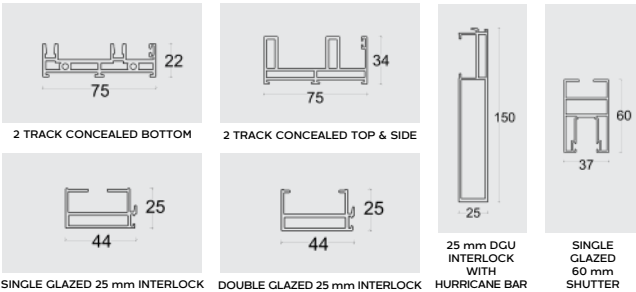

55 mm CASEMENT WINDOWS

TILT & TURN

83 mm CASEMENT WINDOWS and 100 mm CASEMENT DOORS

100 mm SERIES PARTITION PROFILES

25 mm SLIM SLIDING SERIES

LIFT & SLIDE DOORS

60 & 90 mm SLIDING WINDOWS & DOORS

50 mm SLIDING WINDOWS