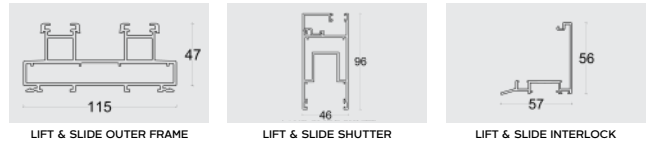

55 mm CASEMENT WINDOWS

TILT & TURN

83 mm CASEMENT WINDOWS and 100 mm CASEMENT DOORS

100 mm SERIES PARTITION PROFILES

25 mm SLIM SLIDING SERIES

LIFT & SLIDE DOORS

60 & 90 mm SLIDING WINDOWS & DOORS

50 mm SLIDING WINDOWS