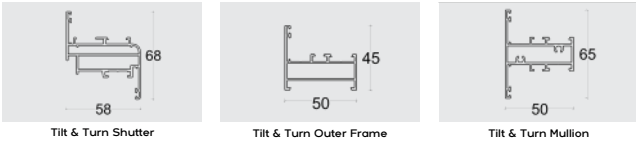

AT DÖRFEN, WE BRING YOU...

- Diverse array of products
- End-to-end solutions
- Comprehensive consultation
- Customised designs
- Professional installation
- After sales service

DÖRFEN PROFILE CROSS SECTIONS IN mm

55 mm CASEMENT WINDOWS

TILT & TURN

83 mm CASEMENT WINDOWS and 100 mm CASEMENT DOORS

100 mm SERIES PARTITION PROFILES

25 mm SLIM SLIDING SERIES

LIFT & SLIDE DOORS

60 & 90 mm SLIDING WINDOWS & DOORS

50 mm SLIDING WINDOWS