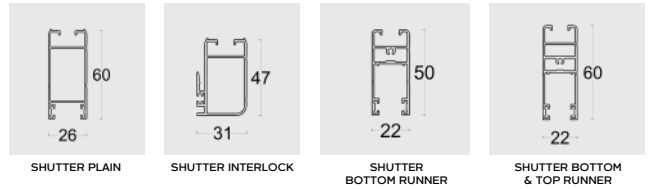

55 mm CASEMENT WINDOWS

TILT & TURN

83 mm CASEMENT WINDOWS and 100 mm CASEMENT DOORS

100 mm SERIES PARTITION PROFILES

25 mm SLIM SLIDING SERIES

LIFT & SLIDE DOORS

60 & 90 mm SLIDING WINDOWS & DOORS

50 mm SLIDING WINDOWS