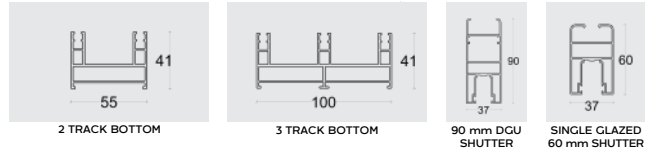

55 mm CASEMENT WINDOWS

TILT & TURN

83 mm CASEMENT WINDOWS and 100 mm CASEMENT DOORS

100 mm SERIES PARTITION PROFILES

25 mm SLIM SLIDING SERIES

LIFT & SLIDE DOORS

60 & 90 mm SLIDING WINDOWS & DOORS

50 mm SLIDING WINDOWS