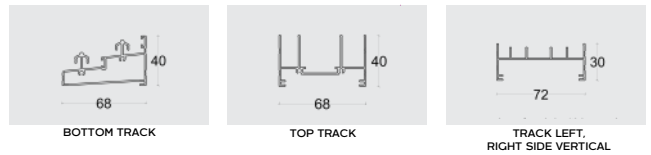

55 mm CASEMENT WINDOWS

TILT & TURN

83 mm CASEMENT WINDOWS and 100 mm CASEMENT DOORS

100 mm SERIES PARTITION PROFILES

25 mm SLIM SLIDING SERIES

LIFT & SLIDE DOORS

60 & 90 mm SLIDING WINDOWS & DOORS

50 mm SLIDING WINDOWS