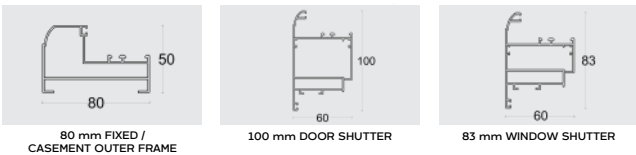

55 mm CASEMENT WINDOWS

TILT & TURN

83 mm CASEMENT WINDOWS and 100 mm CASEMENT DOORS

100 mm SERIES PARTITION PROFILES

25 mm SLIM SLIDING SERIES

LIFT & SLIDE DOORS

60 & 90 mm SLIDING WINDOWS & DOORS

50 mm SLIDING WINDOWS